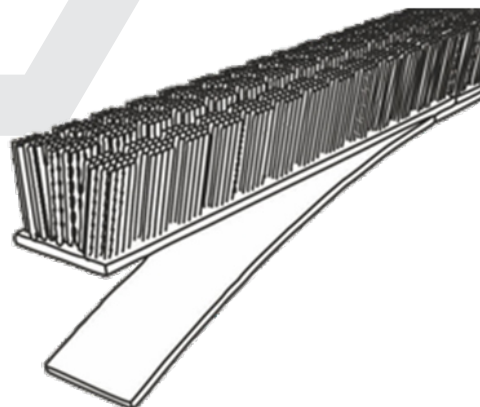

ESCOVA ADESIVA

	CINZA	PRETO
5X5	FV5X5AC	FV5X5AP
7x5	FV7X5AC	FV7X5AP
7x6	FV7X6AC	FV7X6AP
7x10	FV7X10AC	FV7X10AP